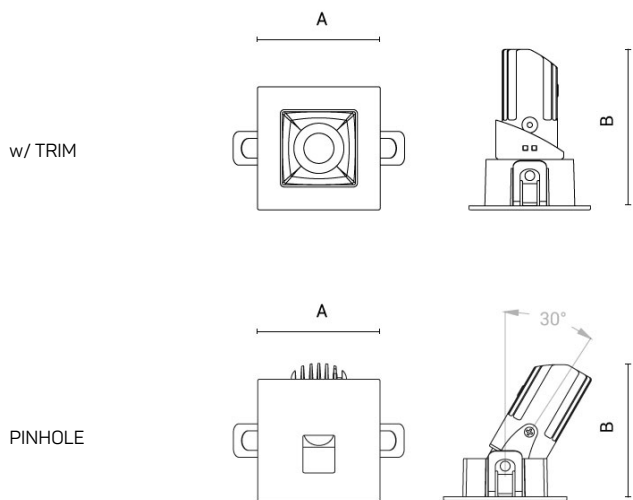

Replace any cracked shield.

Risk group 2 (IEC/TR62778). Do not stare at operating LED.

Luminaires not suitable for covering with thermally insulating material.

SPECIFICATIONS

MECHANICAL	w/TRIM	PINHOLE
Dimensions:	A: 75 mm B: 97 mm	A: 75 mm B: 80 mm
Weight:	0.25 Kg	
Rated Ta:	-20°C ÷ +25°C	
IP rating	IP20/IP43	IP20/IP23
ELECTRICAL		
Wiring:	ON/OFF	REM-D
Input:	220-240V 50/60Hz	700mA for 2W versions; 500 mA for 6W versions;
Electrical insulation class	II	III