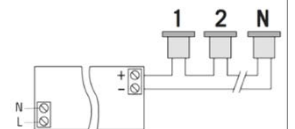

MECHANICAL	w/TRIM	PINHOLE
Dimensions:	A: 75 mm B: 97 mm	A: 75 mm B: 80 mm
Weight:	0.25 Kg	
Rated Ta:	-20°C ÷ +25°C	
IP rating	IP20/IP43	IP20/IP23
ELECTRICAL		
Wiring:	ON/OFF	REM-D
Input:	220-240V 50/60Hz	700mA for 2W versions; 500 mA for 6W versions;
Electrical insulation class	II	III

REM-D versions: This is a constant current fixture. It requires a series connection of fixtures to the driver.